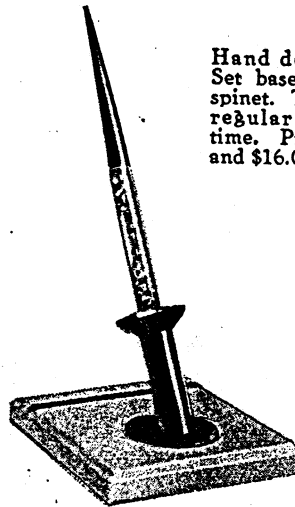

## SHEAFFER'S LEADS

Sheaffer Blue Label leads write smoother, last longer, are stronger and more satisfactory in every way. Priced 15c per box. Others at 10c per box. Colors: red, blue and black.

# SHEAFFER'S LIFETIME Fountain Pen Desk Sets

The Executive, double desk set No. 17. Base of crystal plate glass, 10 x 5½ x 1 inch. Fitted with matched Sheaffer Lifetime fountain pens. Price \$30.00. Other sets as low as \$7.50.

Giftie Sets of matched pens and pencils are ideal for every gift occasion. Packed in beautiful gift cases. Prices range from \$8.00 up. Furnished in both metal and Radite. Lifetime sets \$10.75 up.

Hand decorated Desk Set bases for Mi-lady's spinet. The pen is the regular Sheaffer Lifetime. Priced at \$15.00 and \$16.00.